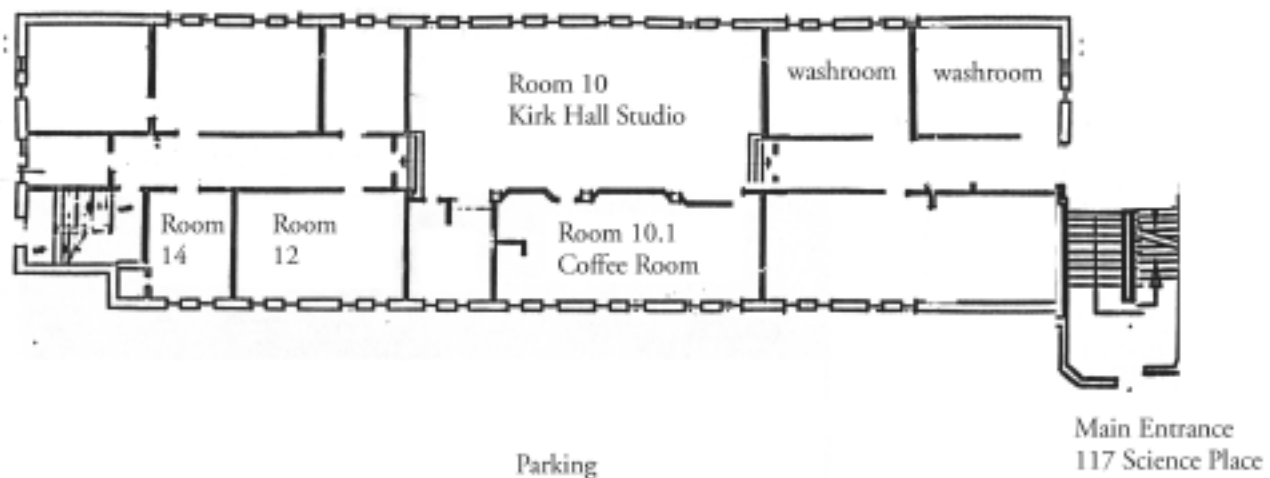

BUILDING MAPS

Kirk Hall: Lower Level

117 Science Place, University of Saskatchewan, Saskatoon, SK

How to get there: Enter the U of S Campus via Wiggins Avenue. Turn left onto Campus Drive. Turn right on to Science Place (right after you pass the Education building on the left hand side).

Williams Building: Lower Level

University of Saskatchewan, R.J.D. Williams Bldg. 221 Cumberland Ave. North. Saskatoon, SK

How to get there: located on the south-east corner of Cumberland Avenue and College Drive (behind the Stadium Parkade). Exit from Cumberland onto a driveway which takes you to metered parking in the rear of the building.